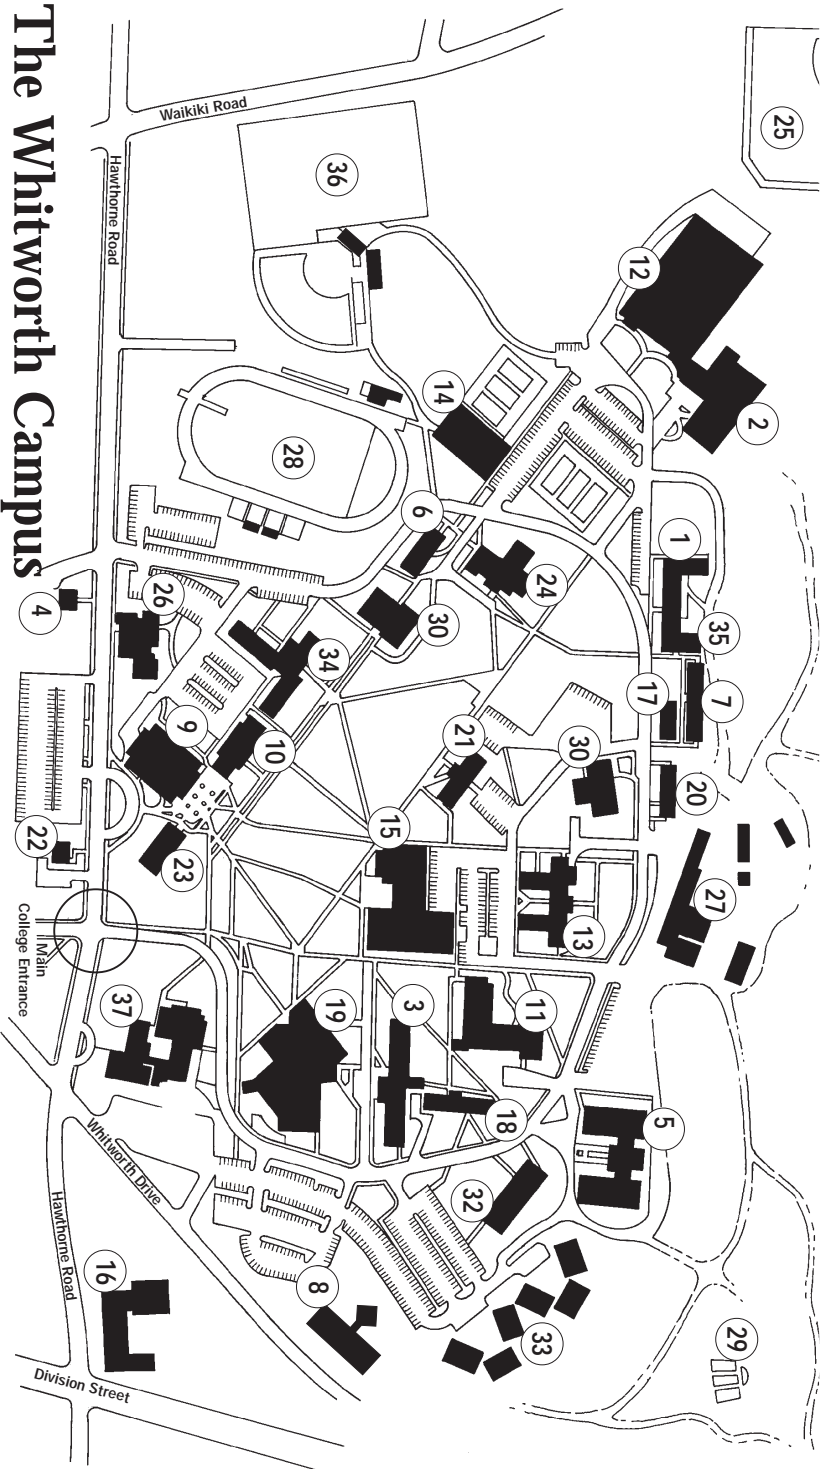

The Whitworth Campus

- | | | | | |
|--|---------------------------------|--------------------------------|--------------------------|--|
| 1 Alder Hall | 8 Boppell Hall | 16 Hawthorne Hall | 24 McWilliam Hall | 32 Stewart Hall |
| 2 Aquatics and Fitness Center | 9 Cowles Auditorium | 17 Health Center | 25 Merkel Field | 33 Village Residence Halls |
| 3 Averd Hall | 10 Dixon Hall | 18 Hendrick Hall | 26 Music Building | 34 Warren Hall |
| 4 Auld House - Alumni/Parent Relations | 11 Eric Johnson Science Center | 19 Hixson Union Building (HUB) | 27 Physical Plant | 35 Westminister Hall |
| 5 Baldwin-Jenkins Hall | 12 Fieldhouse | 20 Lincoln Hall | 28 Pine Bowl | 36 Westside Athletics Fields |
| 6 Ballard Hall | 13 Fine Arts Building | 21 Lindaman Center | 29 Pirates Cove | 37 Whitworth Community Presby/erian Church |
| 7 Beyond Hall | 14 Graves Gym | 22 Mackay Hall - Admissions | 30 Schumacher Hall | |
| | 15 H.C. Cowles Memorial Library | 23 McEachran Hall | 31 Seelye G. Mudd Chapel | |