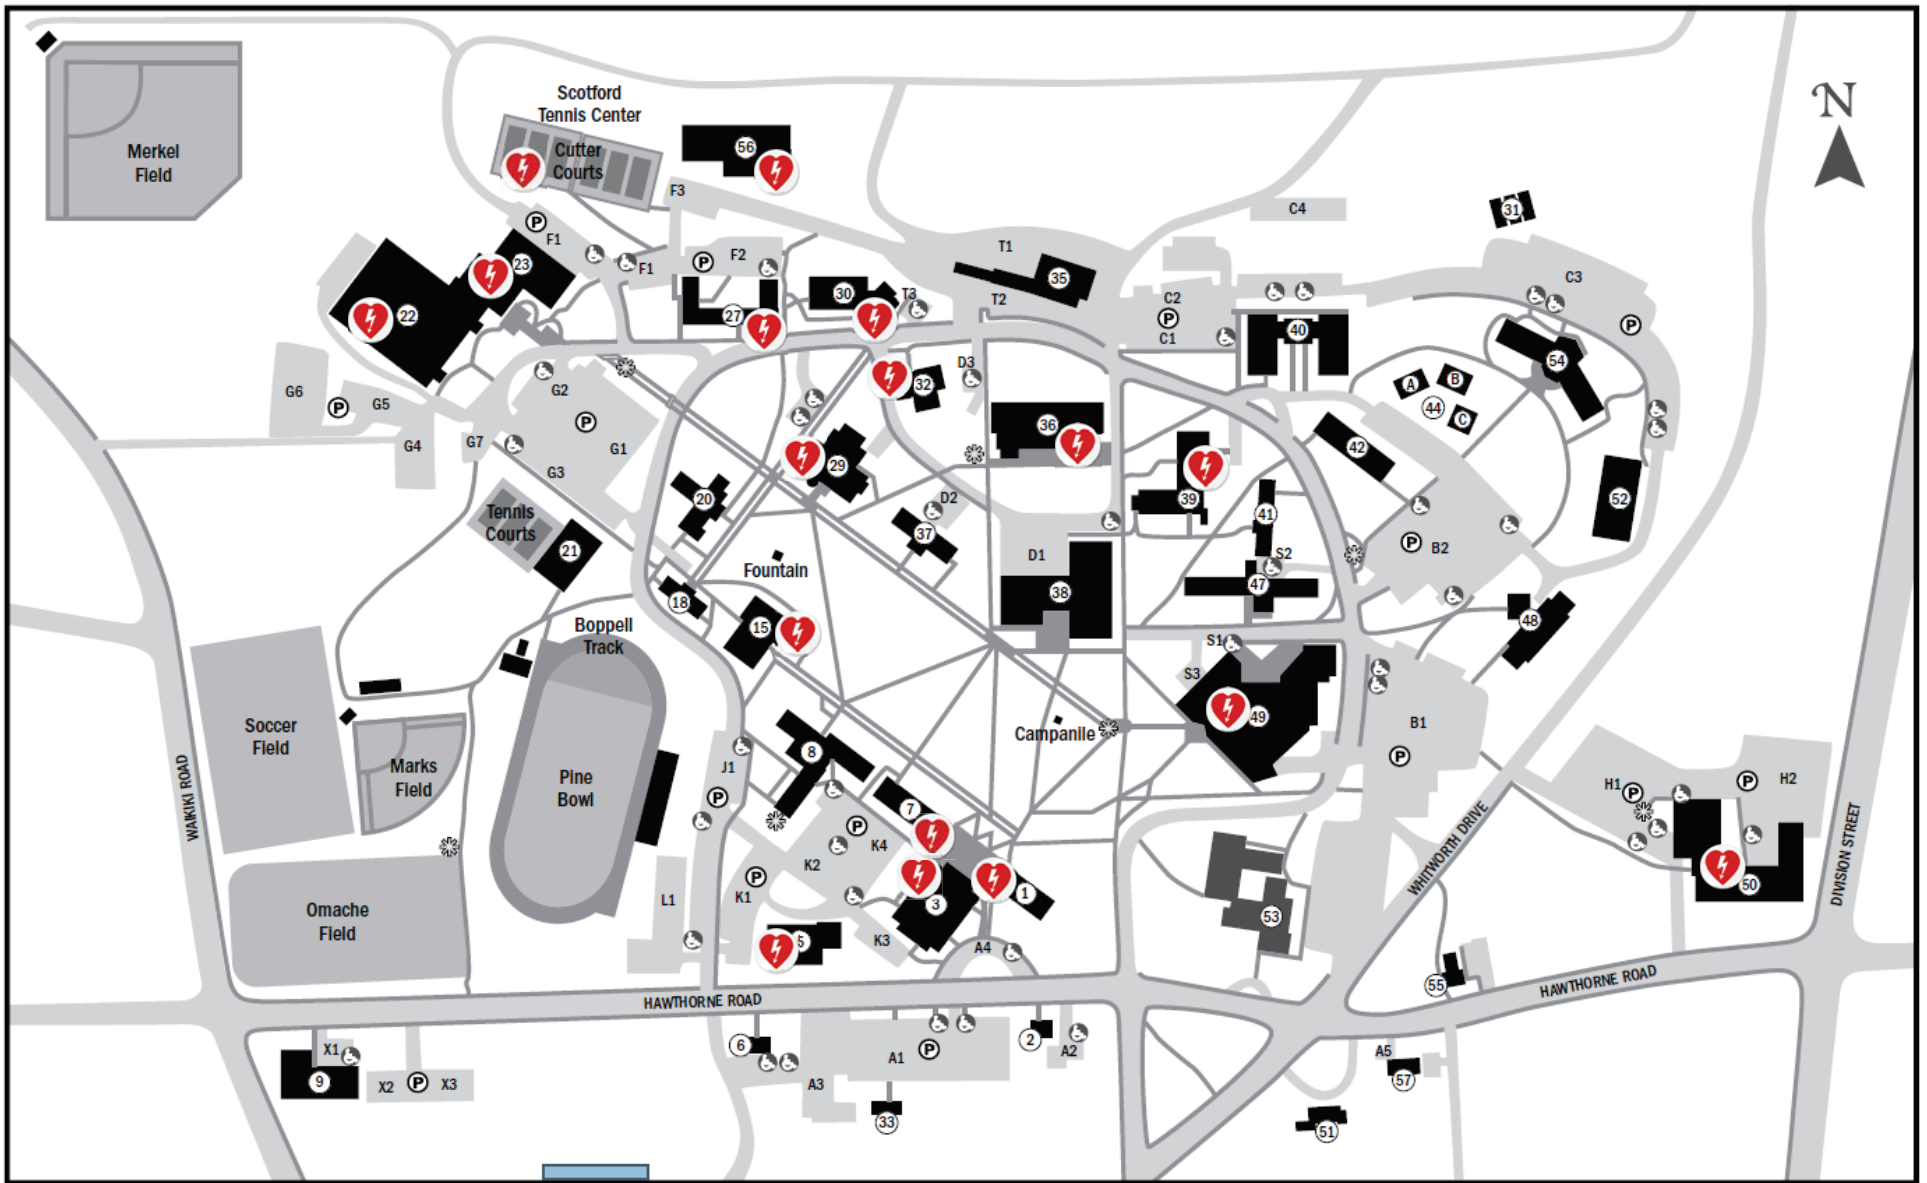

WHITWORTH UNIVERSITY

AED Legend & Map

Aquatics Center—Near front desk

Chapel— Near the East entrance

Cowles Auditorium—West hallway by main entrances

Dixon Hall—Main floor by East entrance

Hawthorne Hall—East hallway by main entrance

HUB—Behind the information desk

Johnston Science—Next to room 227 on the main floor

Fieldhouse—In the hallway near the locker rooms

Lied Center for the Visual Arts—Main entrance by the front office

McEachran Hall - Main entrance by drinking fountain

Music Building—Main floor by bathrooms

Recreation Center—Lower level fitness center

Robinson Science—Base of the main staircase

Schumacher Hall—Front entrance

Security—2 mobile units

Tennis Bubble—Near the door of the southwest corner

Westminster Hall—Main entrance

Weyerhaeuser Hall—Main entrance

Arend Hall	47	Duvall Hall	52	Johnston Science Center	39	Robinson Science Hall	36
Aquatics Center/Scottford Strength & Conditioning Center	23	East Hall	54	Lied Center for the Visual Arts	30	Schumacher Hall - Health/Counseling Center	32
Auld House - Human Resources	6	Facilities Services	35	Lindaman Center	37	Seeley G. Mudd Chapel	15
Baldwin-Jenkins Hall	40	Fieldhouse	22	MackKay Hall - Admissions	2	Stewart Hall	42
Ballard Hall	18	Graves Gym	21	Graham House - Security	57	Village (Akili)	44A
Boppell Hall	48	Harriet Cheney Cowles Memorial Library	38	McEachran Hall - Administration	1	Village (Tiki)	44B
Cornerstone Building - Marriage & Family Therapy Wellness Center	9	Hardwick House	55	McMillan Hall	20	Village (Shalom)	44C
Cowles Auditorium	3	Hawthorne Hall	50	Music Building	5	Warren Hall	8
Dixon Hall	7	Hendrick Hall	41	Pirates Cove Shelter	31	Westminster Hall	27
		Hill House	33	President's House	51	Weyerhaeuser Hall	29
		Hixson Union Building (HUB)	49	Recreation Center	56	Whitworth Presbyterian Church	53
						Parking (P) ADA Parking (wheelchair icon) Emergency Stations (lightning bolt icon)	