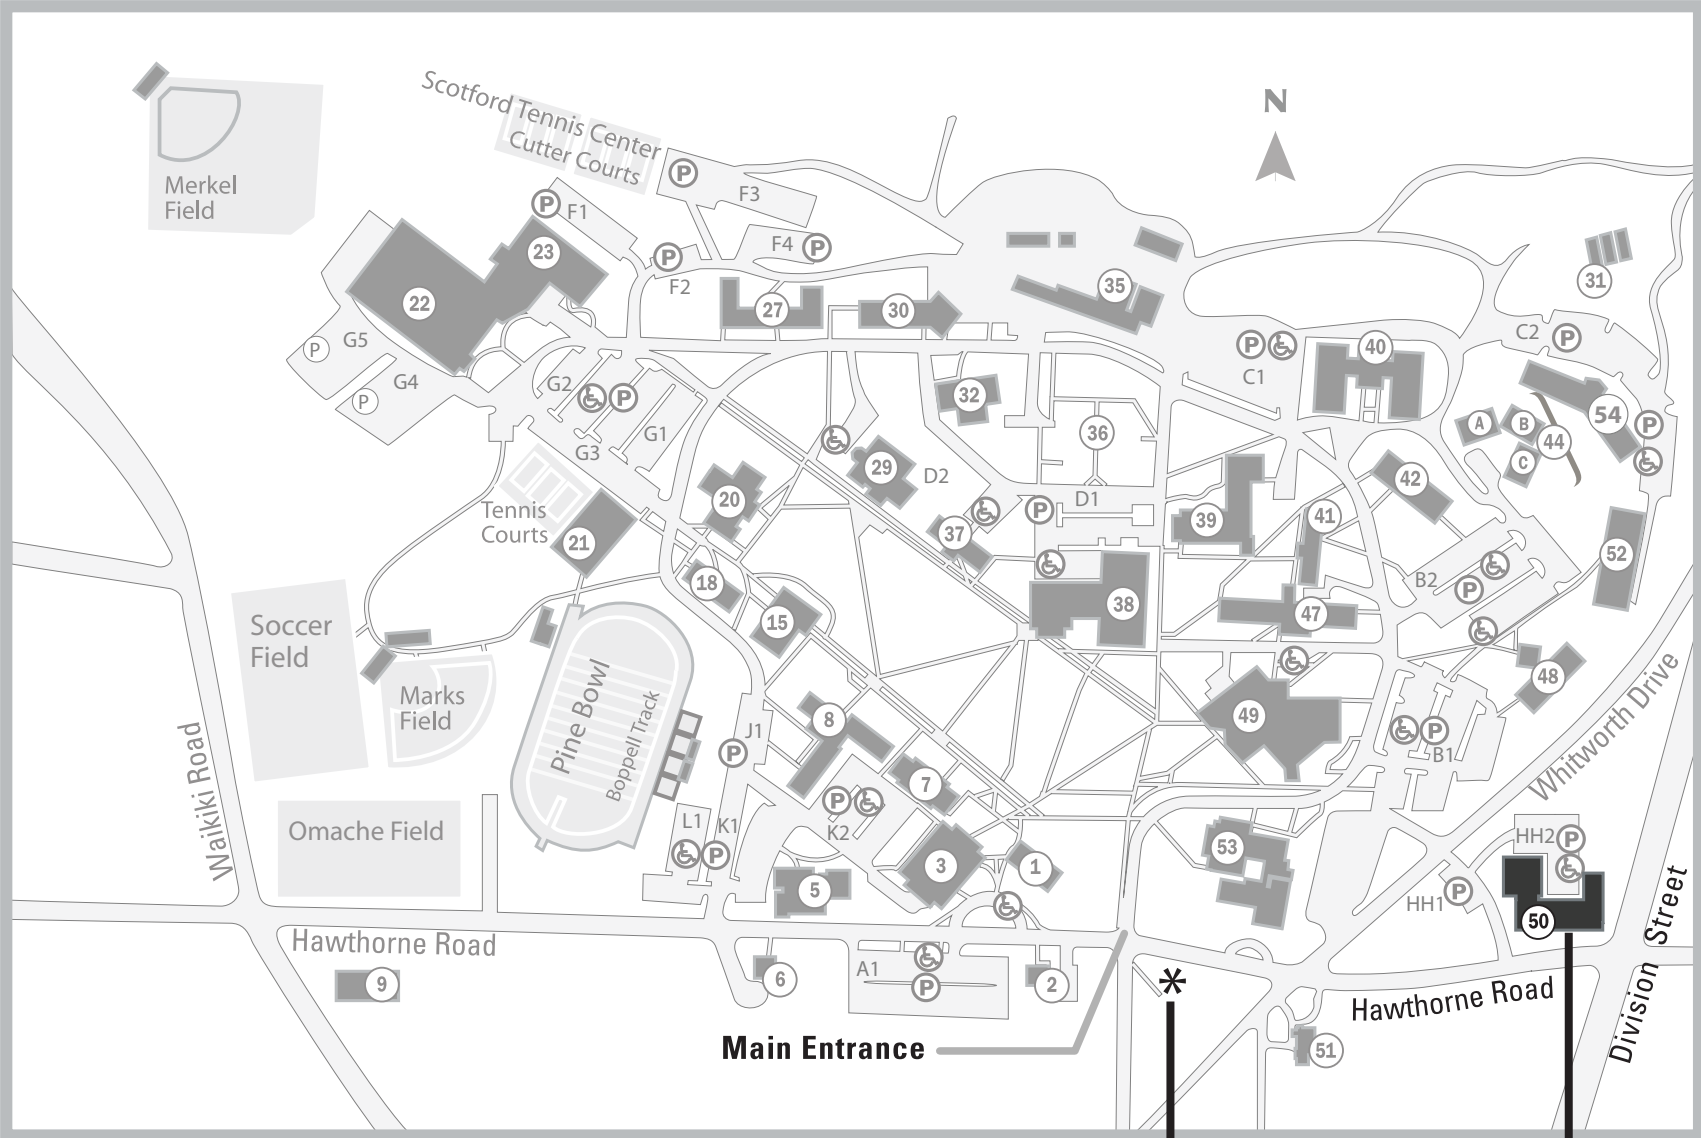

# Whitworth University Campus

## Media Briefing and Live-Reporting Locations

Main Entrance

\*Media Live-Reporting Area

Primary Media Briefing Location:  
Hawthorne Hall #106