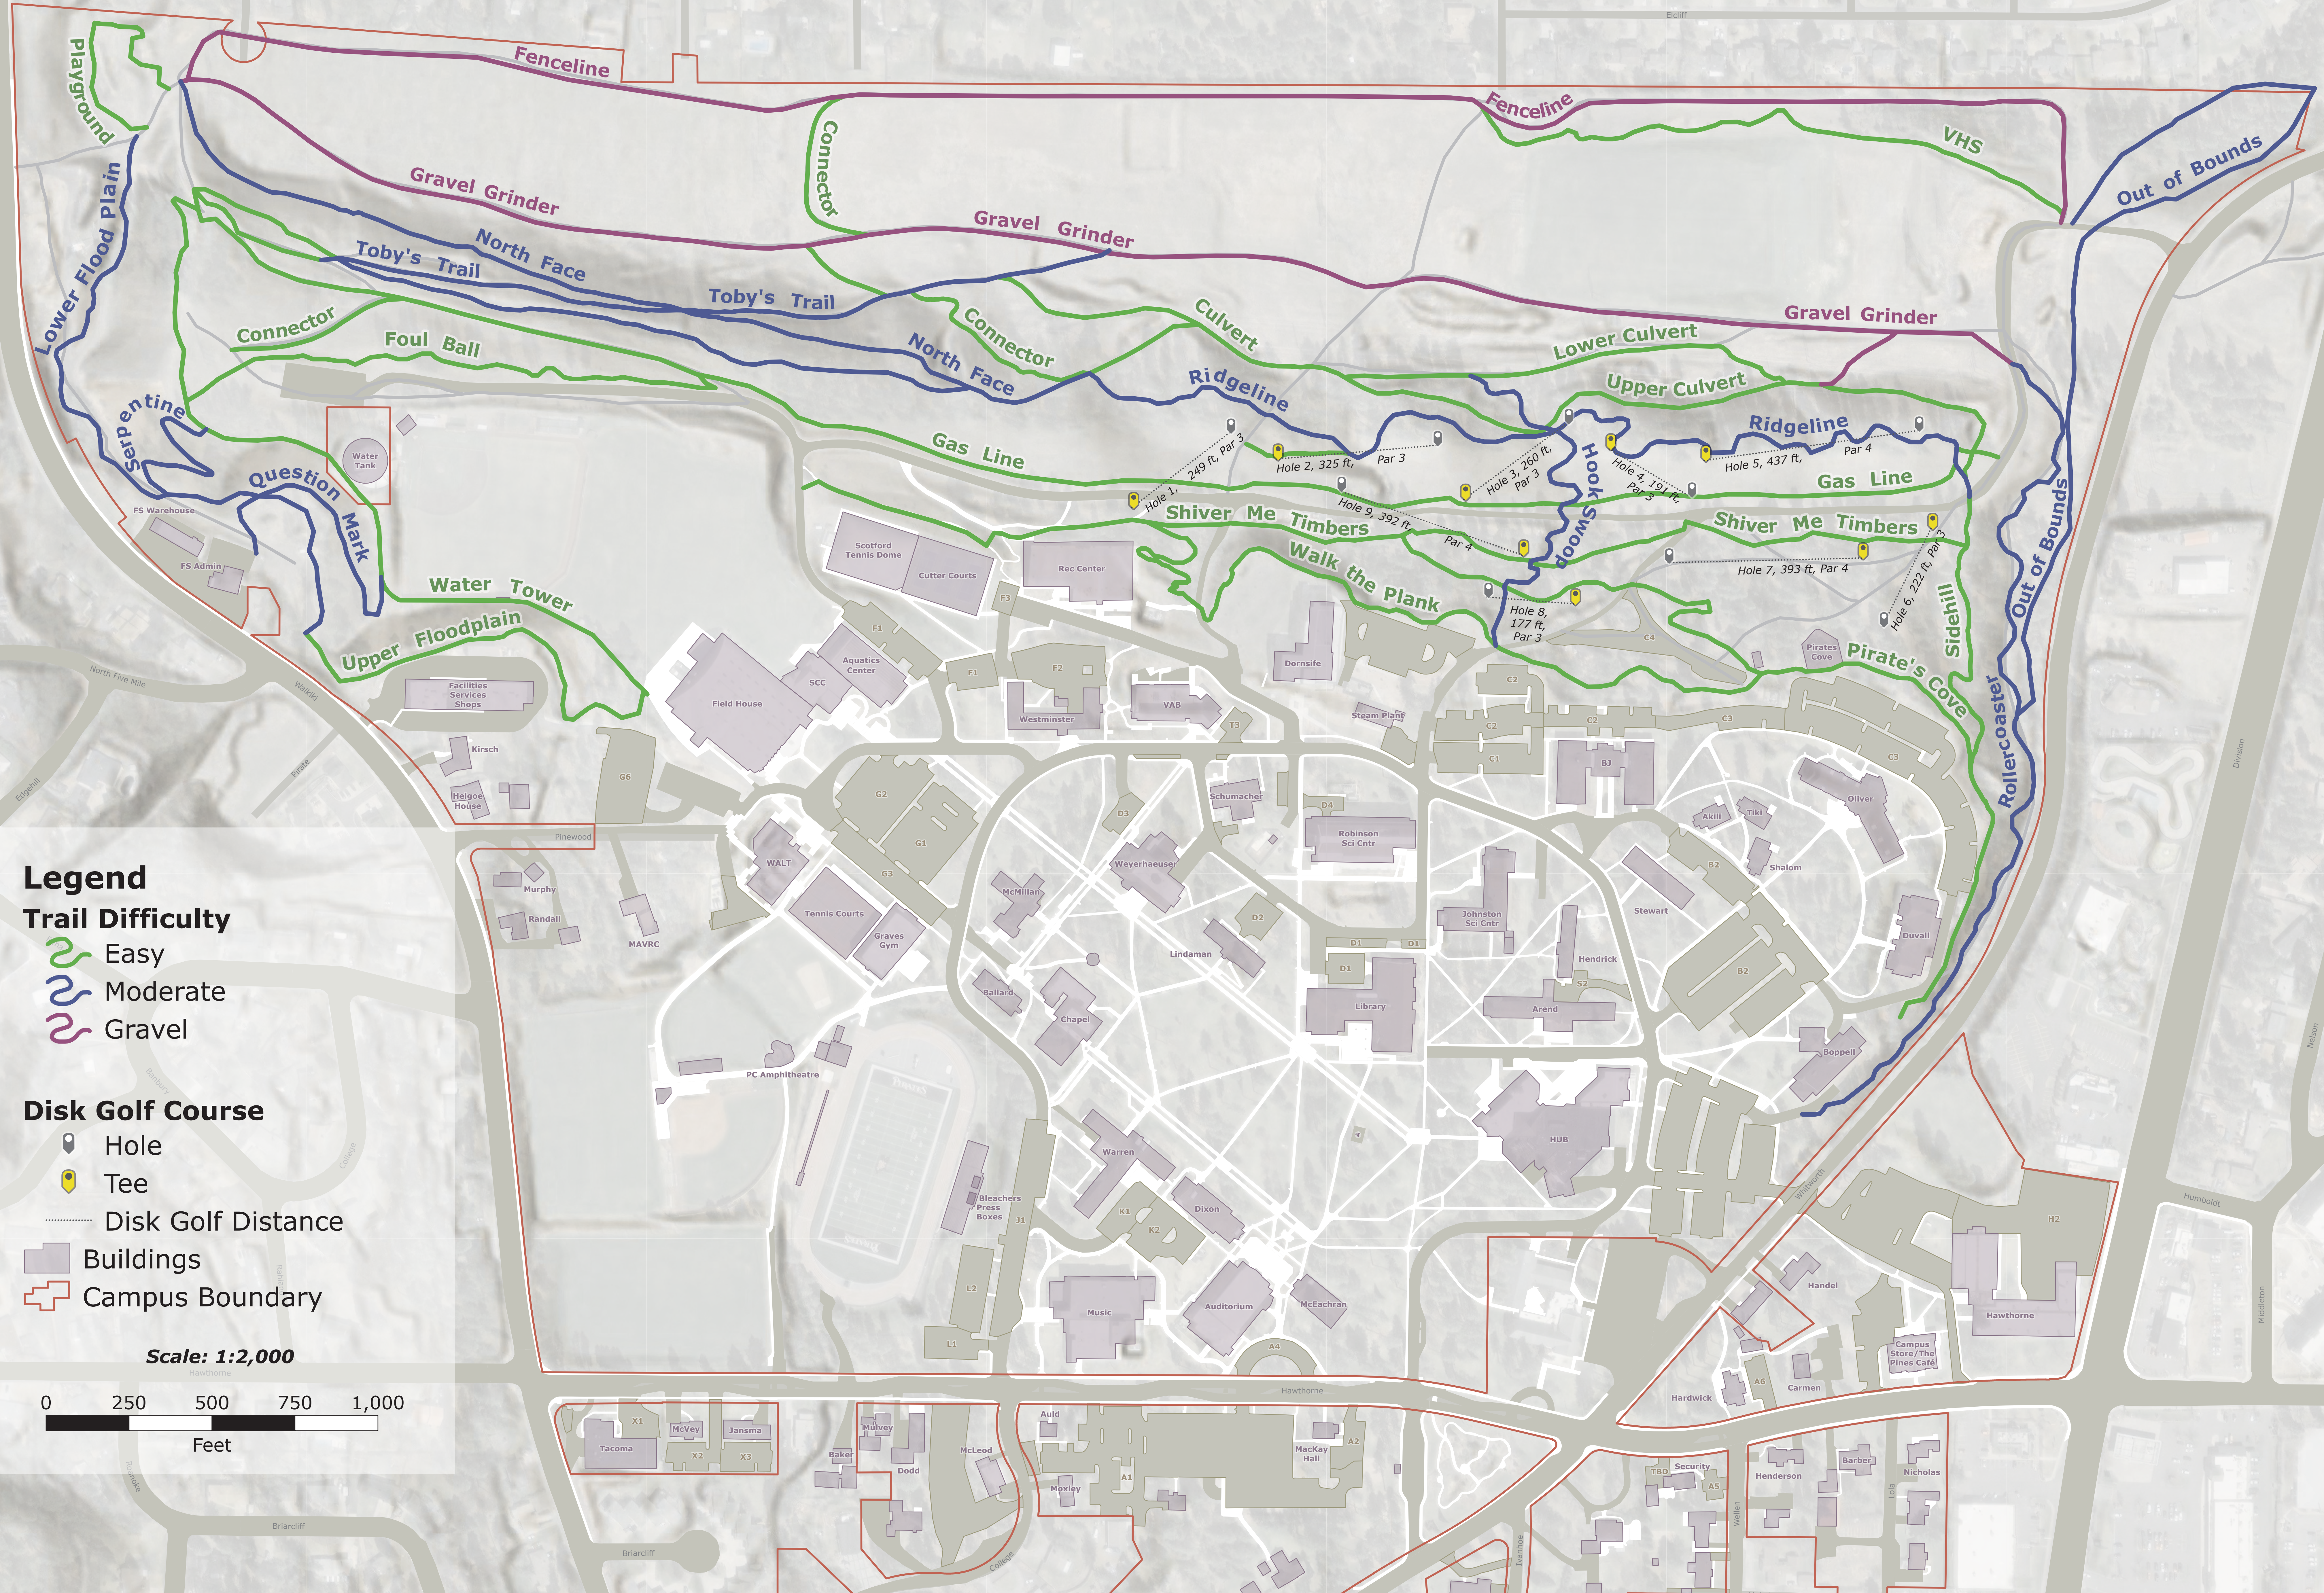

Whitworth University Back 40

Legend

Trail Difficulty

- Easy
- Moderate
- Gravel

Disk Golf Course

- Hole
- Tee
- Disk Golf Distance
- ▭ Buildings
- ▭ Campus Boundary

Scale: 1:2,000