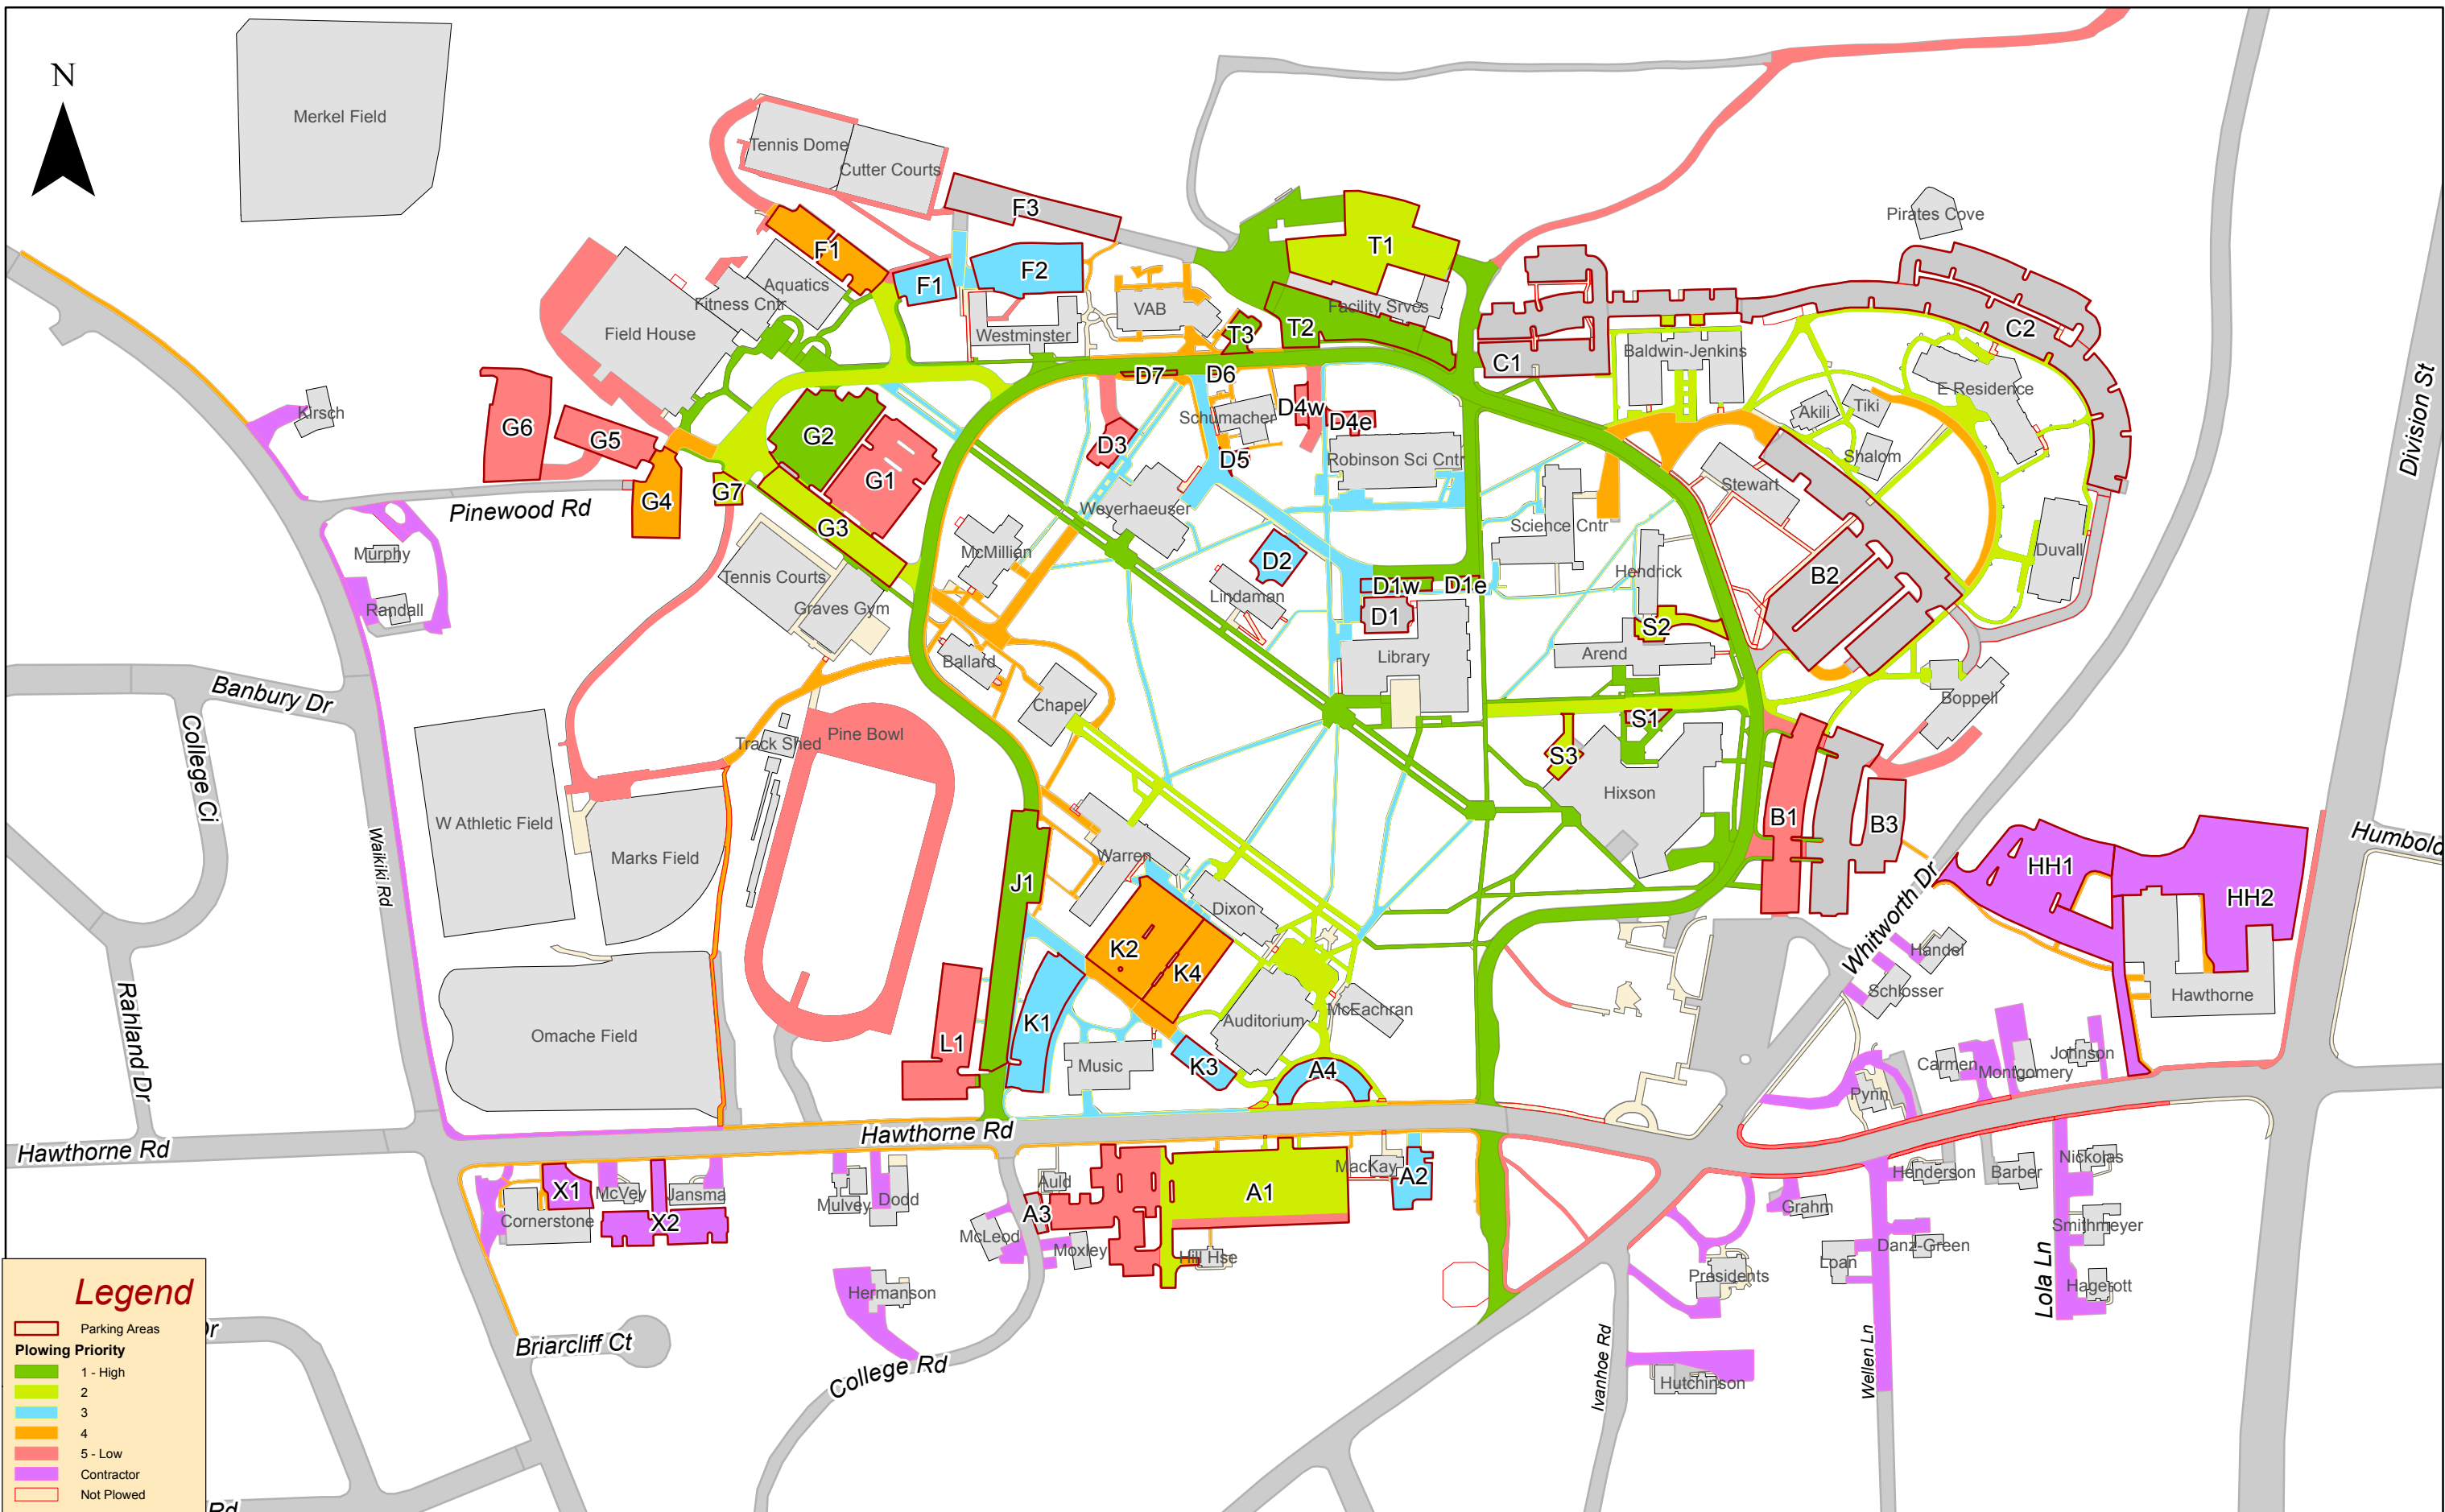

# Whitworth Campus Snow Removal Priority Map - 12/10/2012

**Legend**

- Parking Areas
- Plowing Priority**
- 1 - High
- 2
- 3
- 4
- 5 - Low
- Contractor
- Not Plowed

330    165    0    330 Feet